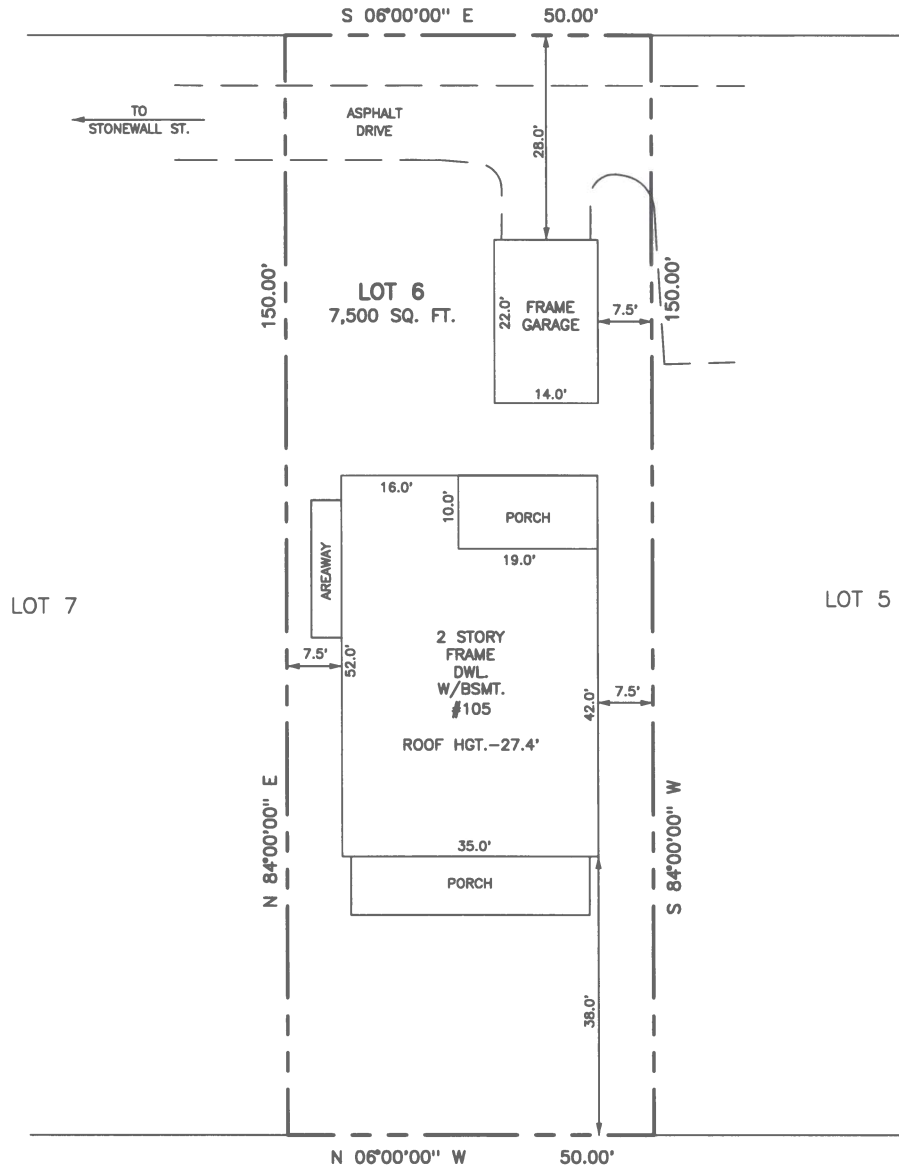

THIS SURVEY WAS PREPARED WITHOUT THE BENEFIT OF A TITLE REPORT AND THEREFORE MAY NOT NECESSARILY SHOW ALL ENCUMBRANCES ON THE PROPERTY.

ACCORDING TO COMMUNITY-PANEL NO. 51107C0330 E OF THE FEDERAL EMERGENCY MANAGEMENT AGENCY FLOOD INSURANCE RATE MAP FOR LOUDOUN COUNTY, VIRGINIA, DATED FEBRUARY 17, 2017, THE PROPERTY SHOWN HEREON APPEARS TO BE WITHIN ZONE "X".

THE MIDDLEBURG COMMUNITY CENTER, INC.
PIN 538-27-0800

HOUSE LOCATION
LOT 6
(PIN 538-26-8275)
RIDGE VIEW ADDITION
TOWN OF MIDDLEBURG
BLUE RIDGE ELECTION DISTRICT
LOUDOUN COUNTY, VIRGINIA
SCALE: 1" = 20' DATE: MARCH 18, 2019
WOLFORD LAND SURVEYING, LLC
P.O. BOX 1105 ~ PURCELLVILLE, VA. 20134
(540) 539-8490 WOLFORDLS@YAHOO.COM