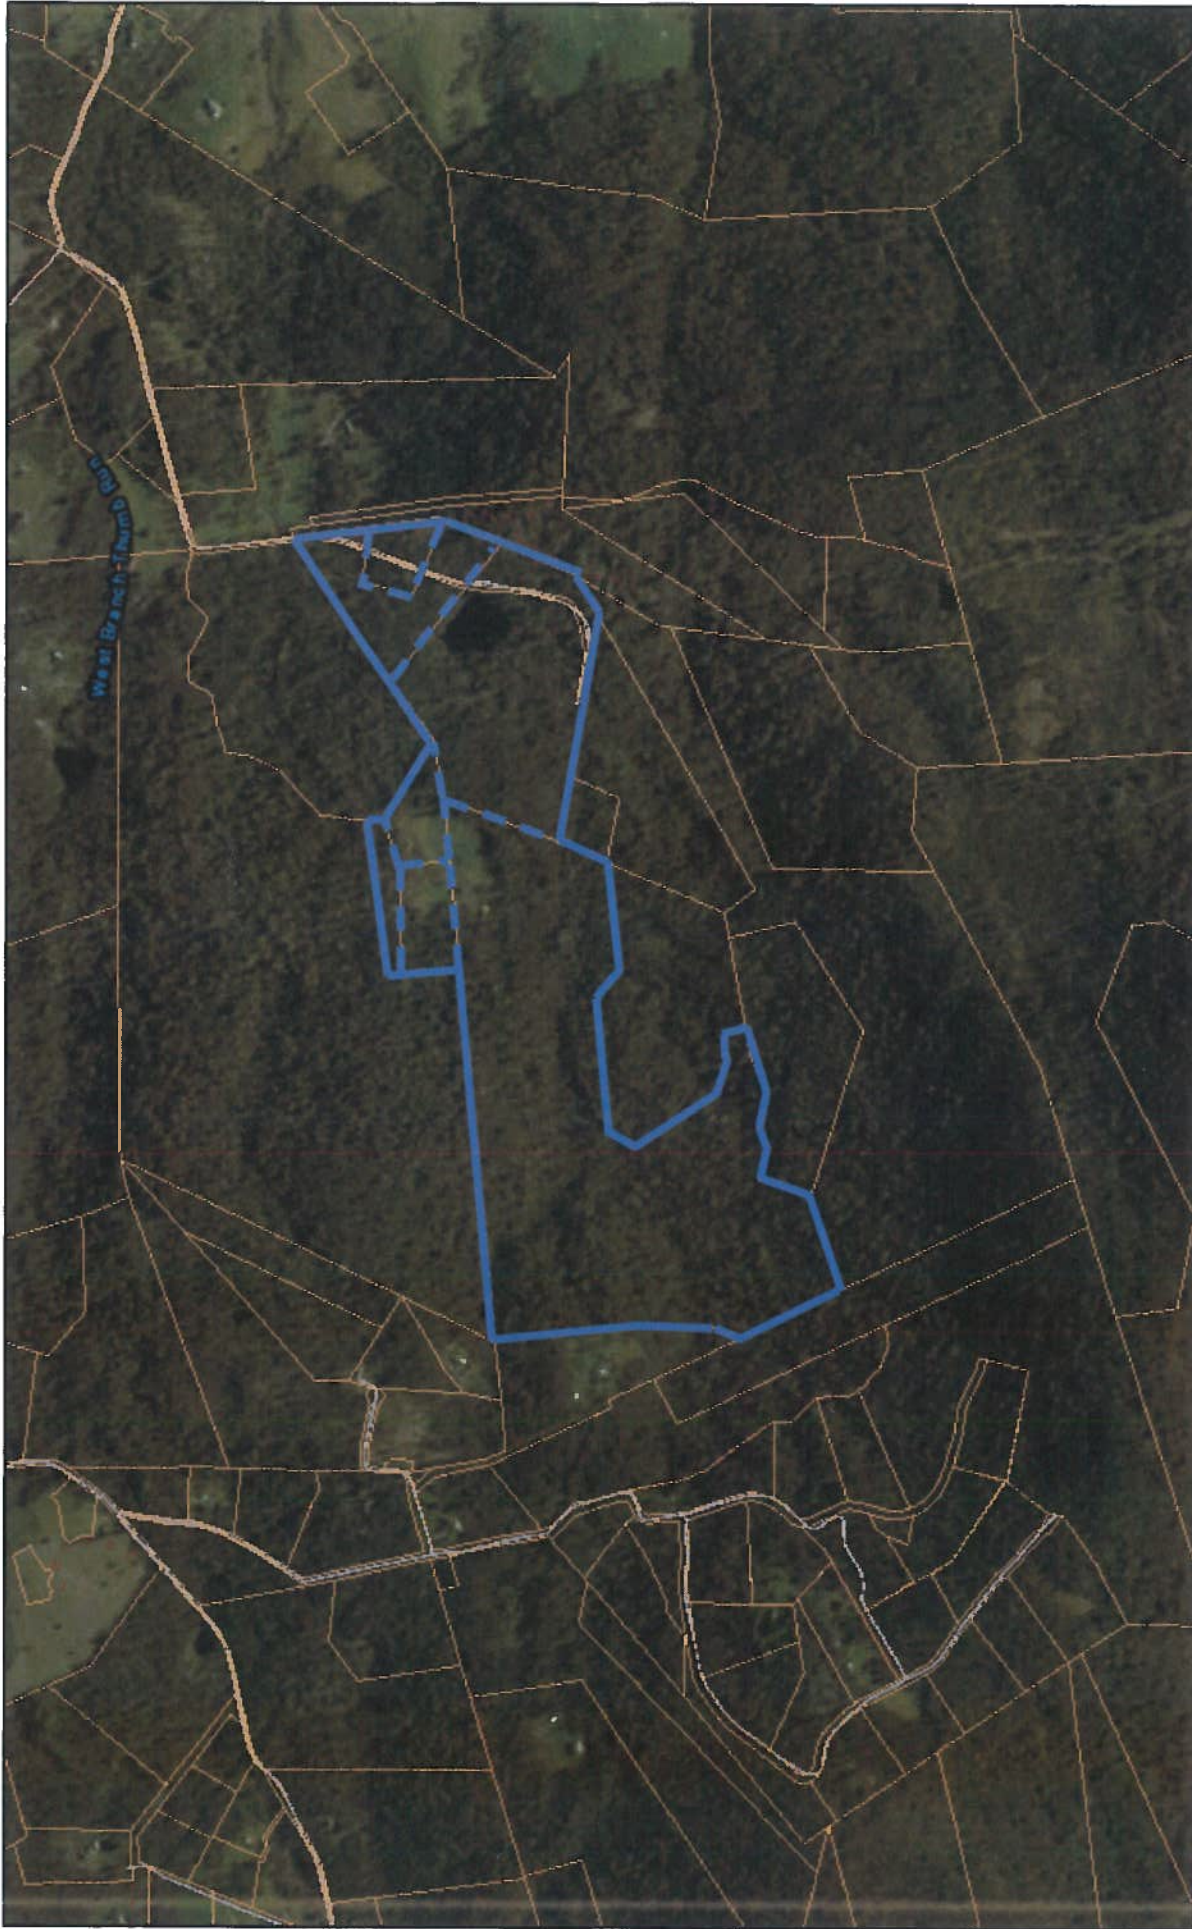

Tax Parcel Viewer - Property Report

4/16/2021, 10:06:18 AM

- Towns_18K
- TownsPts_18K
- School Location_18K
- Municipal
- Railroad_18K
- TaxParcel_18K
- Road Centerlines_without labels_18K
- MAJOR
- MINOR; RAMP
- COUNTY
- LOCAL
- PRIVATE

1:18,056

Tax Parcel Viewer - Property Report

3/18/2021, 11:31:09 AM

- | | |
|-----------------------|-------------------------------------|
| ● Towns_18K | TaxParcel_18K |
| ● TownsPts_18K | Road Centerlines_without labels_18K |
| ▲ School Location_18K | MAJOR |
| -- Municipal | MINOR; RAMP |
| Railroad_18K | COUNTY |
| | LOCAL |

VITA, West Virginia GIS, Esri, HERE, Garmin, INCREMENT P, USGS, METI/NASA, EPA, USDA, Bloomfield Township MI, Esri, Inc.

Tax Parcel Viewer - Property Report

4/16/2021, 10:53:12 AM

+ School Location_9K TaxParcel_9K MINOR; RAMP PRIVATE
 Municipal Road Centerlines_without labels_9K COUNTY Encumbrances_9K
 Railroad_9K MAJOR LOCAL