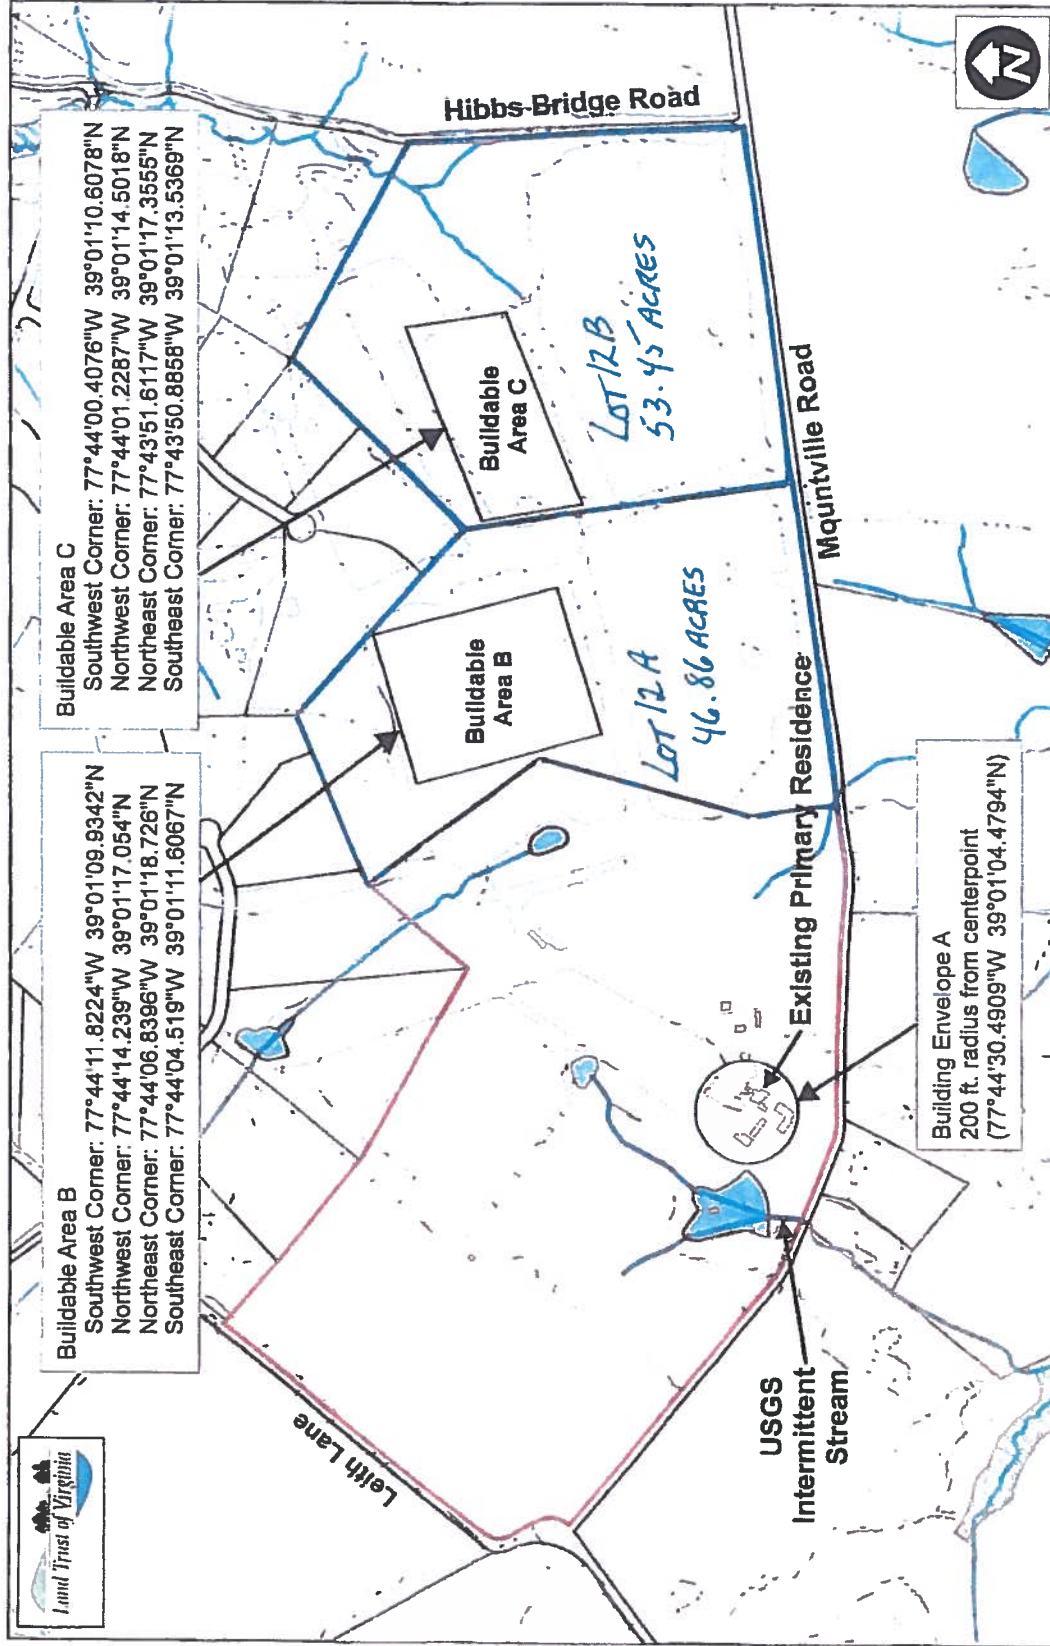

Automatic

Fuller
Legend

© 2016 Microsoft Corporation

Available Exclusively by DigitalGlobe
250 feet
50 m

Exhibit A: Strauch Property Building Envelope Plat

36574 Mountville Road
 Middleburg, Virginia

Map Scale 1 : 7,920
 (1 inch = 1/8 mile)

Exhibit A: Strauch Property Building Envelope Plat

36574 Mounville Road
 Middleburg, Virginia

Map Scale 1 : 7,920
 (1 inch = 1/8 mile)