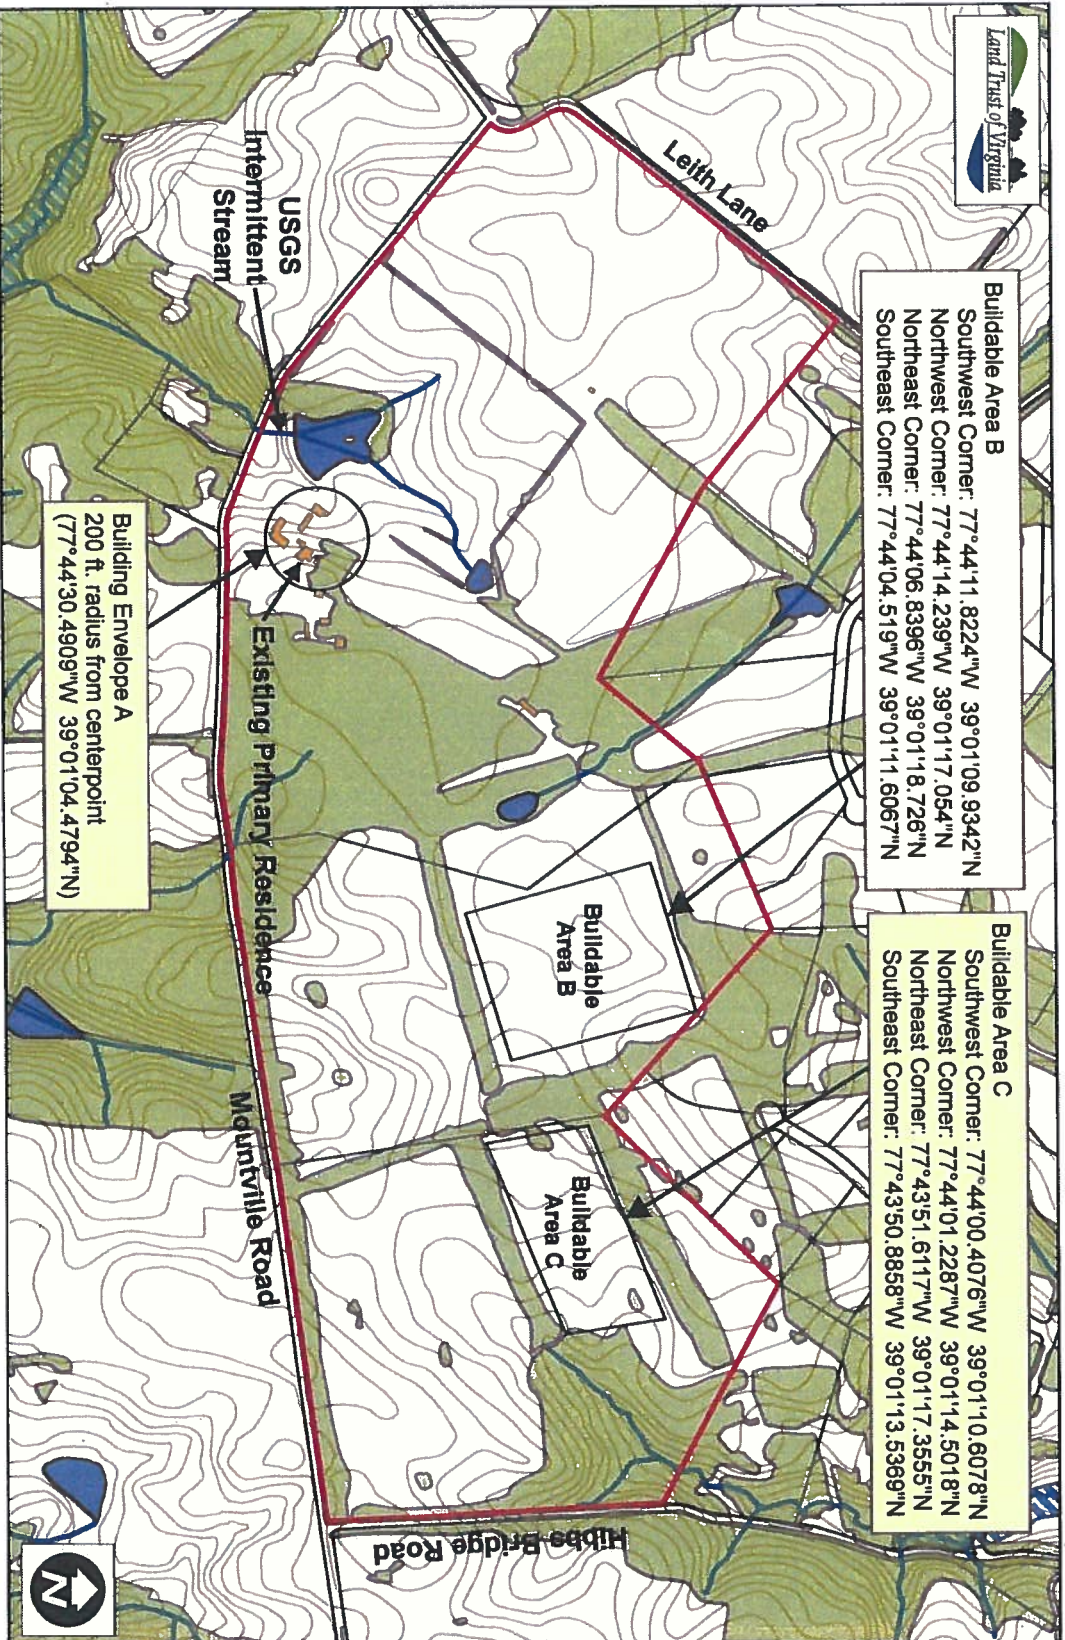

Automatic

Fuller
Legend

© 2016 Microsoft Corporation

Available Exclusively by DigitalGlobe
250 feet
50 m

Exhibit A: Strauch Property Building Envelope Plat

36574 Mountville Road
 Middleburg, Virginia

Map Scale 1 : 7,920
 (1 inch = 1/8 mile)

Exhibit A: Strauch Property Building Envelope Plat

36574 Mounville Road
 Middleburg, Virginia

Map Scale 1 : 7,920
 (1 inch = 1/8 mile)