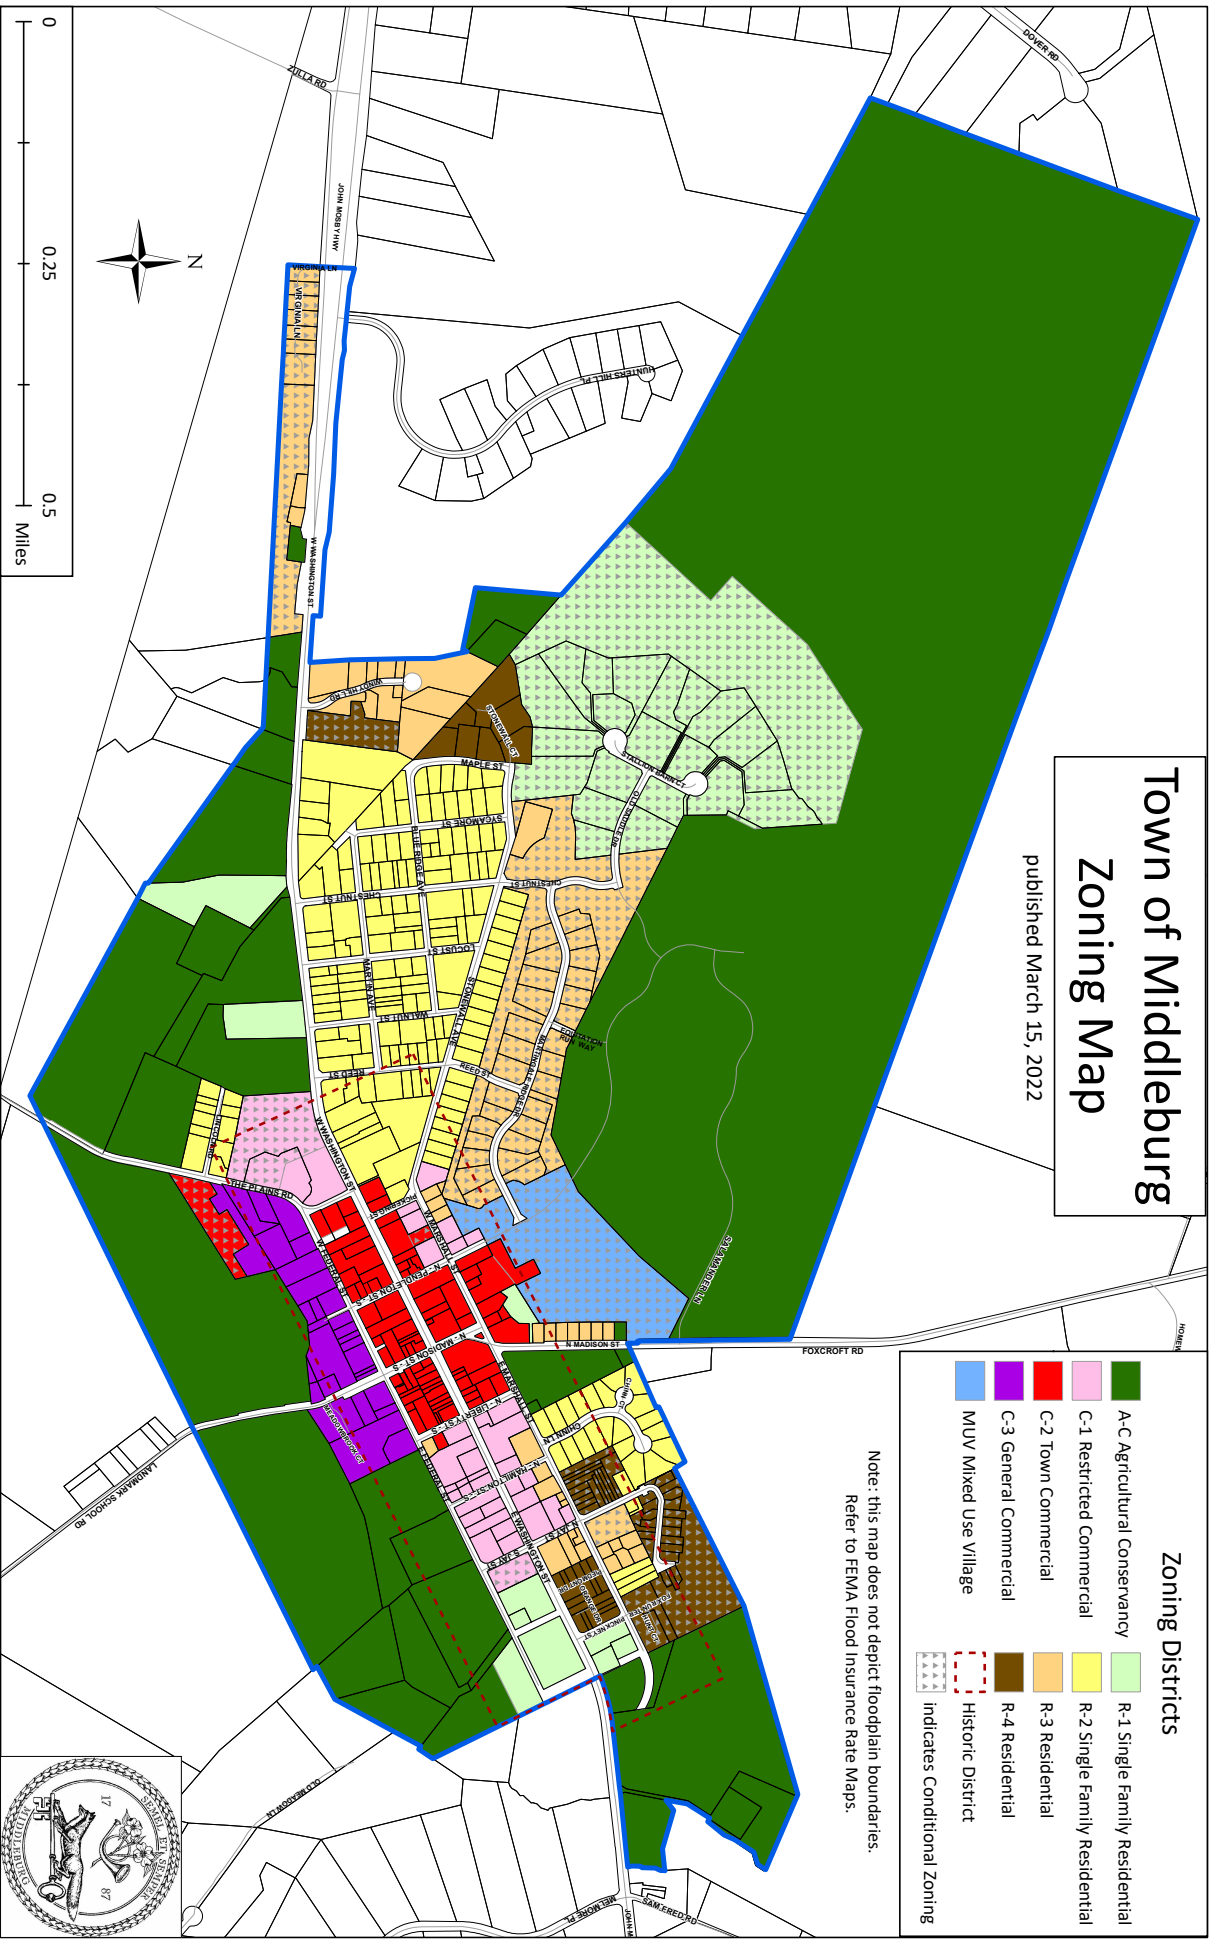

Town of Middleburg Zoning Map

published March 15, 2022

- ### Zoning Districts
- A-C Agricultural Conservancy
 - R-1 Single Family Residential
 - C-1 Restricted Commercial
 - R-2 Single Family Residential
 - C-2 Town Commercial
 - R-3 Residential
 - C-3 General Commercial
 - R-4 Residential
 - MUV Mixed Use Village
 - Historic District
 - indicates Conditional Zoning

Note: this map does not depict floodplain boundaries.
Refer to FEMA Flood Insurance Rate Maps.