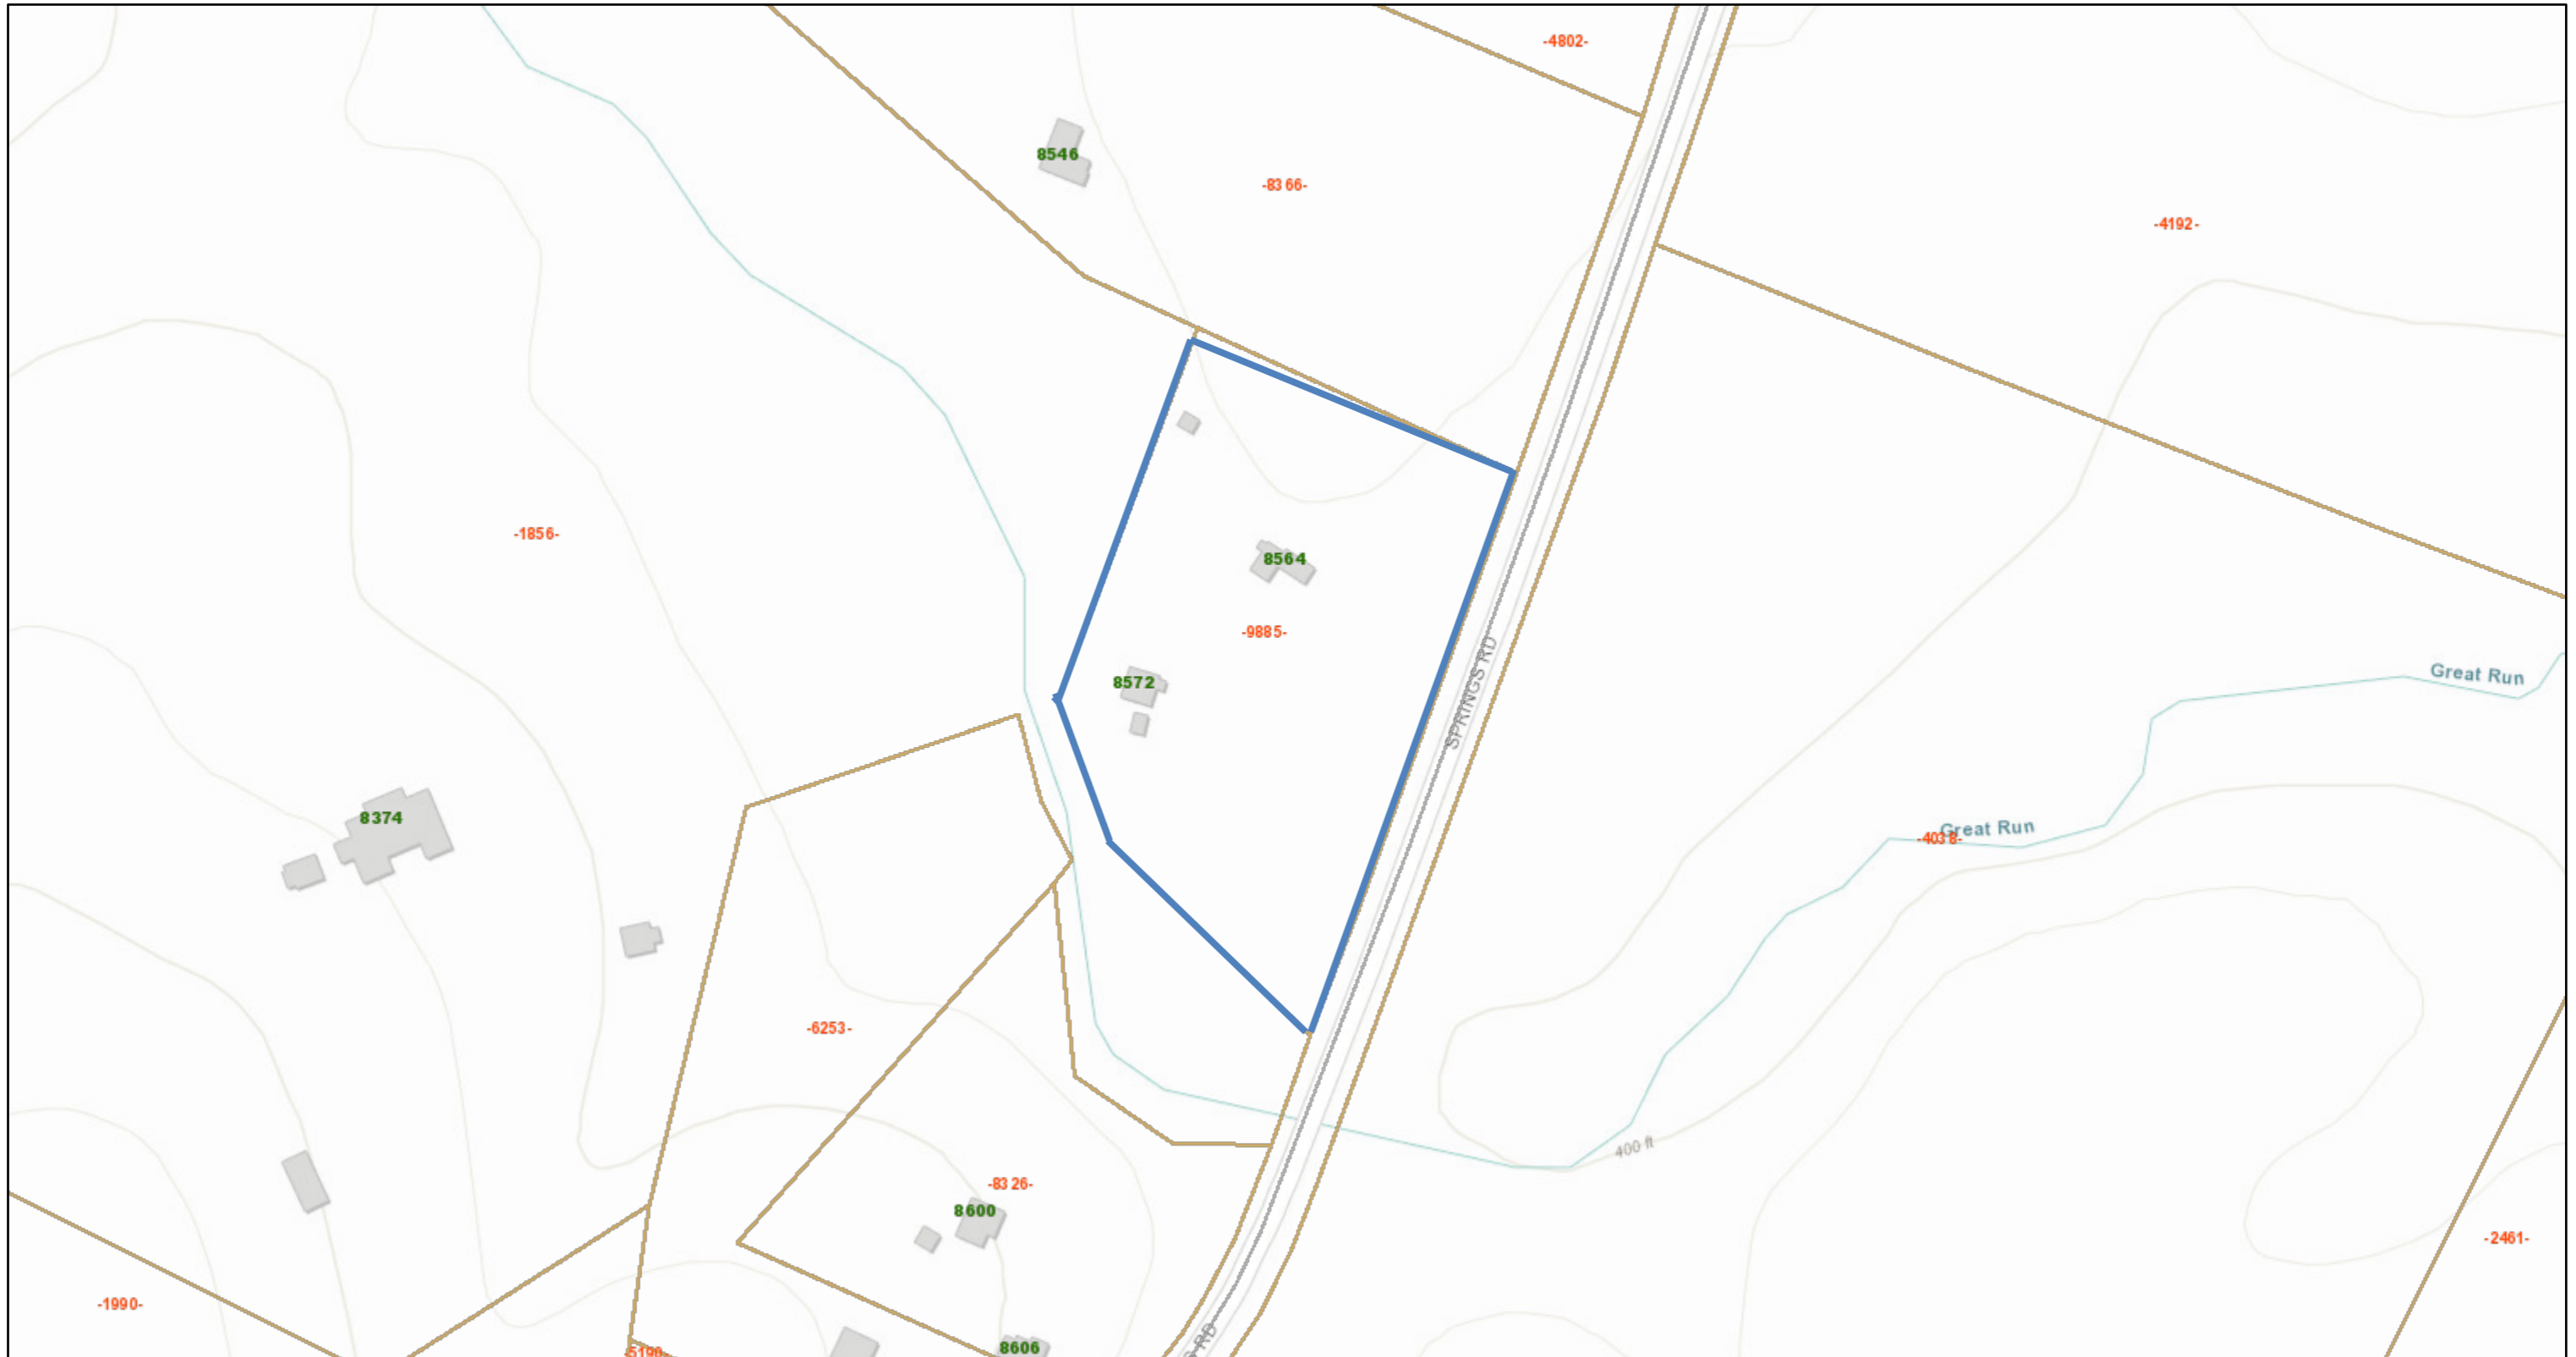

Tax Parcel Viewer - Property Report

12/28/2021, 3:43:27 PM

- | | | |
|--------------------|------------------------------------|------------|
| School Location_2K | Encumbrances_2K | COUNTY |
| Municipal | TaxParcel_2K | LOCAL |
| Current | Road Centerlines_without labels_2K | PRIVATE |
| Railroad_2K | MAJOR | Override 1 |
| | MINOR; RAMP | |

VITA, West Virginia GIS, Esri, HERE, Garmin, INCREMENT P, USGS, EPA, USDA, Bloomfield Township MI, Esri., Inc.